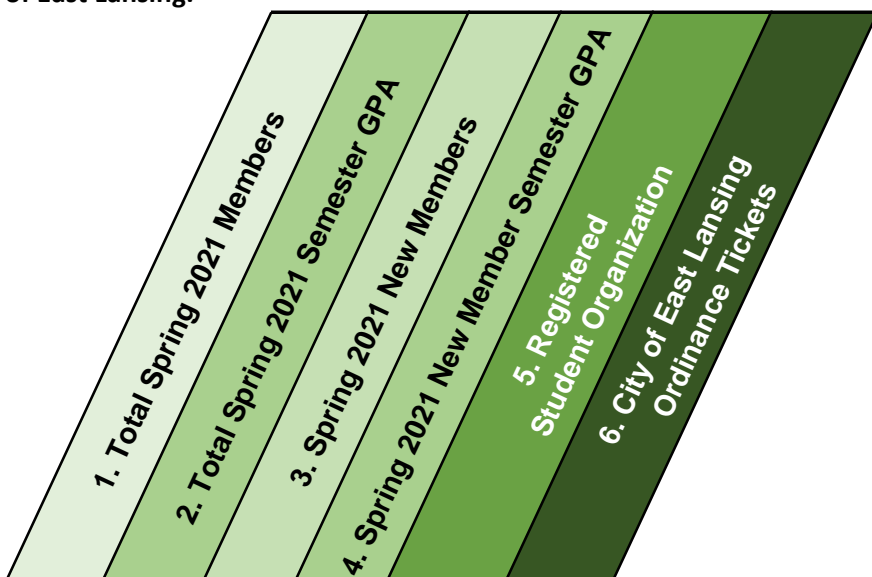

**MICHIGAN STATE UNIVERSITY**  
**Spring 2021 Fraternity & Sorority Community Card**  
 National Pan-Hellenic Council

- 1- Total members reported to Michigan State Fraternity & Sorority Life.
- 2- The Spring 2021 Semester Grade Point Average for each chapter.
- 3- Total number of Spring 2021 New Members.
- 4- The Spring 2021 Semester Grade Point Average for New Members.
- 5- Is a Registered Student Organization at Michigan State University. \*All chapters are eligible for the 2020-2021 academic year.
- 6- City Ordinance tickets shared by the City of East Lansing.

	1. Total Spring 2021 Members	2. Total Spring 2021 Semester GPA	3. Spring 2021 New Members	4. Spring 2021 New Member Semester GPA	5. Registered Student Organization	6. City of East Lansing Ordinance Tickets
Alpha Kappa Alpha	87	3.59	48	3.64	Y	0
Alpha Phi Alpha	17	3.38	N/A	3.50	Y	0
Delta Sigma Theta	44	3.47	26	3.54	Y	0
Iota Phi Theta	1	N/A	N/A	N/A	N	0
Kappa Alpha Psi	16	3.43	N/A	N/A	N	0
Omega Psi Phi	5	3.57	N/A	N/A	Y	0
Phi Beta Sigma	4	3.31	N/A	N/A	N	0
Sigma Gamma Rho	10	3.26	4	3.75	N	0
Zeta Phi Beta	8	3.71	N/A	N/A	Y	0
<b>TOTAL</b>	<b>192</b>	<b>3.51</b>	<b>78</b>	<b>3.61</b>	<b>5</b>	<b>0</b>